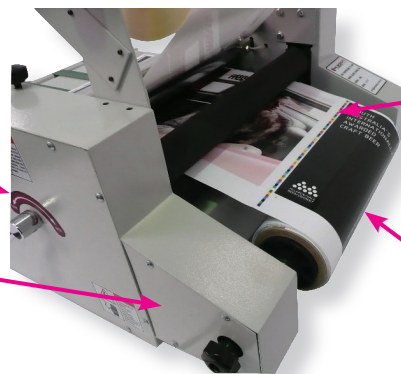

# MINIBOND 380 Laminator

The MINIBOND 380 celloglazing machine is a proven solution, allowing easy lamination for digitally and offset printed applications up to 350mm wide. This compact machine has a convenient one person operation with an accurate belt fed system and built in rewind. This machine has the flexibility to laminate offset and digital print both single and double sided and makes a perfect addition to any print room.

Film perforation wheel

Variable Temperature Control

Unique belt feed system for easy overlap

Core adapters for various film cores

Bottom additional mandrel for double sided lamination

Film tension control

Power Switch

Motion Control Switch forward, reverse and Pause

Speed control provides variable speed

Extended uprights for larger film capacity

Roller Pressure adjustments

Easy feed sheet guide

Film tension control

Open/close rollers

Foot pedal control

Open/close rollers to prolong service life

Robust construction

Film perforated for ease of separating laminated sheets

Completed work rewind system for single person operation