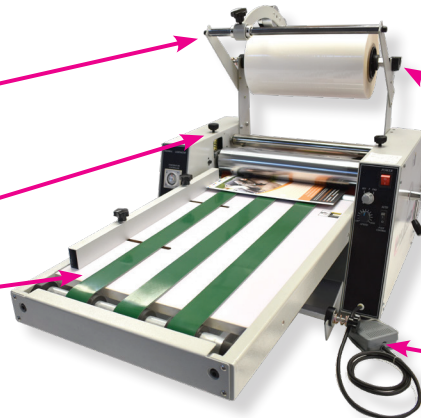

# MINIBOND 380 Laminator

The MINIBOND 380 celloglazing machine is a proven solution, allowing easy lamination for digitally and offset printed applications up to 350mm wide. This compact machine has a convenient one person operation with an accurate belt fed system and built in rewind. This machine has the flexibility to laminate offset and digital print both single and double sided and makes a perfect addition to any print room.

## Other features

- Large diameter chrome hot roller with smooth and efficient heating
- Designed to laminate SRA3 sheets
- Build in rewind unit for single person operation
- Perforation wheel for ease of separating laminated sheets
- Open and close rollers
- Belt feed system for easy overlap and sheet guide
- Single and double sided laminating
- Remote foot control
- Mini commercial features
- Variable temperature control

Film perforation wheel

Variable Temperature Control

Unique belt feed system for easy overlap

Core adapters for various film cores

Bottom additional mandrel for double sided lamination

Film tension control

Power Switch

Motion Control Switch forward, reverse and Pause

Speed control provides variable speed

Extended uprights for larger film capacity

Roller Pressure adjustments

Easy feed sheet guide

Film tension control

Open/close rollers