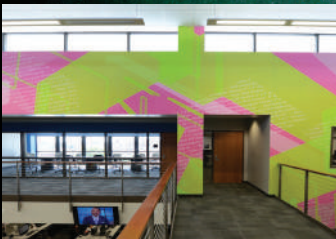

PHOTO *Tex*™

WE OWN THE WALLS

**#1 selling
removable
self-adhesive
sign and
wallpaper
fabric.**

PhotoTex is peel and stick made of 100% polyester fabric. Can be removed and reused without damaging walls or surfaces. Install for a day or a decade.

- Fabric material is Class A or 1 fire rated, non-toxic, green, and phthalates free.
- Make custom cut-outs by contour/kiss-cutting with no problems.
- Used in – airports, shopping centres, offices, exhibitions, photography, school & universities, reproduce artwork, wall murals, wallpaper, corporate advertising, museums, political campaigns, posters, ads, elevator doors, window signs and vehicles.