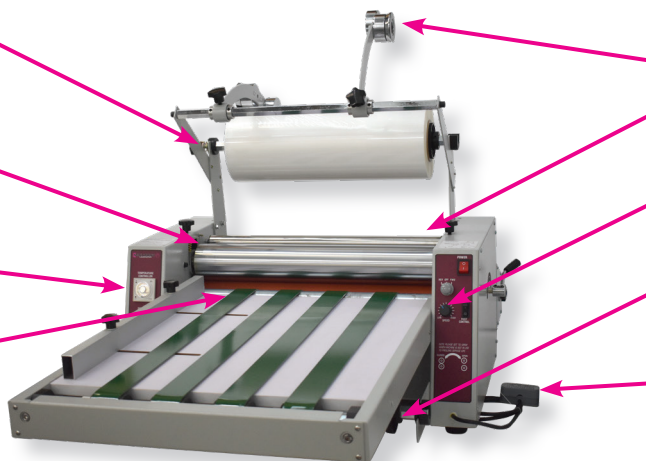

MINIBOND 520 Laminator

The Mini Bond 520 Celloglazing machine is a proven solution, allowing easy lamination for digitally and offset printed applications up to 485mm wide. This compact machine has a convenient one person operation with an accurate belt fed system, built in de-curl unit and rewind drum. This 520mm wide machine has been designed to laminate SRA3 sheets landscape, resulting in increased efficiency and high quality finish. Capable of single and double sided celloglazing, the Mini Bond 520 is perfect for laminating business cards and covers and is a great addition to any print room.

Other features

- Large diameter chrome hot roller with smooth and efficient heating
- Designed to laminate SRA3 sheets landscape
- Built in rewind unit for single person operation
- Perforation wheel for ease of separating laminated sheets
- Adjustable de-curl unit
- Open and close rollers
- Belt feed system for easy overlap and sheet guide
- Single and double sided laminating
- Remote foot control
- Mini commercial features
- Variable temperature control

Film tension control

Safety shield

Variable temperature control

Belt feed system & sheet guide

Inline film splitter

Large diameter 520mm chromed heated roller

Variable speed control

Optional double sided Lamination

Remote foot control

Core adapters for various film cores

Extended uprights for larger film capacity

Roller pressure adjustments

Open and close rollers

Film perforation wheel for easy sheet separation

Adjustable de-curl unit