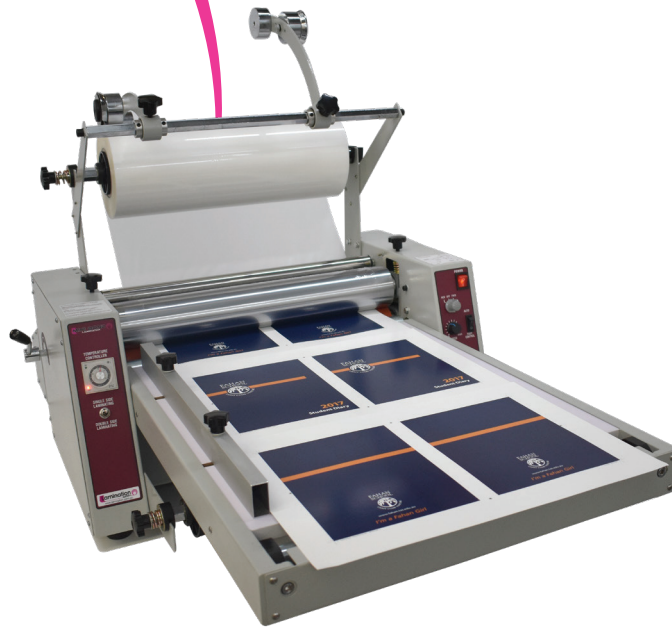

MINIBOND 520 Laminator

The Mini Bond 520 Celloglazing machine is a proven solution, allowing easy lamination for digitally and offset printed applications up to 485mm wide. This compact machine has a convenient one person operation with an accurate belt fed system, built in de-curl unit and rewind drum. This 520mm wide machine has been designed to laminate SRA3 sheets landscape, resulting in increased efficiency and high quality finish. Capable of single and double sided celloglazing, the Mini Bond 520 is perfect for laminating business cards and covers and is a great addition to any print room.

Other features

- Large diameter chrome hot roller with smooth and efficient heating
- Designed to laminate SRA3 sheets landscape
- Built in rewind unit for single person operation
- Perforation wheel for ease of separating laminated sheets
- Adjustable de-curl unit
- Open and close rollers
- Belt feed system for easy overlap and sheet guide
- Single and double sided laminating
- Remote foot control
- Mini commercial features
- Variable temperature control

Film tension control

Safety shield

Variable temperature control

Belt feed system & sheet guide

Inline film splitter

Large diameter 520mm chromed heated roller

Variable speed control

Optional double sided Lamination

Remote foot control

Core adapters for various film cores

Extended uprights for larger film capacity

Roller pressure adjustments

Open and close rollers

Film perforation wheel for easy sheet separation

Adjustable de-curl unit