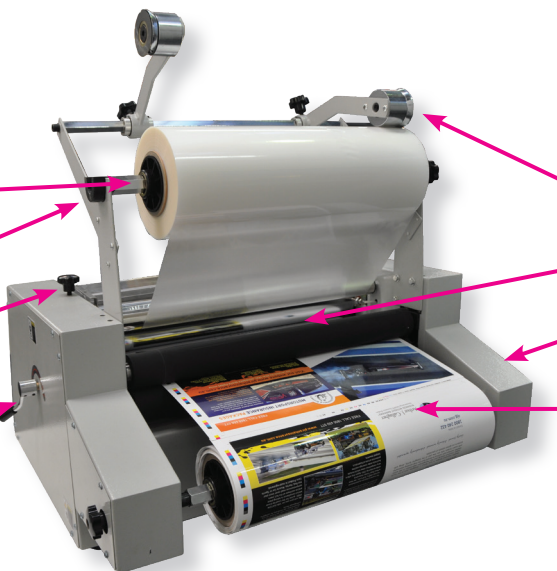

MINIBOND 520 Laminator

The Mini Bond 520 Celloglazing machine is a proven solution, allowing easy lamination for digitally and offset printed applications up to 485mm wide. This compact machine has a convenient one person operation with an accurate belt fed system, built in de-curl unit and rewind drum. This 520mm wide machine has been designed to laminate SRA3 sheets landscape, resulting in increased efficiency and high quality finish. Capable of single and double sided celloglazing, the Mini Bond 520 is perfect for laminating business cards and covers and is a great addition to any print room.

Other features

- Large diameter chrome hot roller with smooth and efficient heating
- Designed to laminate SRA3 sheets landscape
- Built in rewind unit for single person operation
- Perforation wheel for ease of separating laminated sheets
- Adjustable de-curl unit
- Open and close rollers
- Belt feed system for easy overlap and sheet guide
- Single and double sided laminating
- Remote foot control
- Mini commercial features
- Variable temperature control

Film tension control

Safety shield

Variable temperature control

Belt feed system & sheet guide

Inline film splitter

Large diameter 520mm chromed heated roller

Variable speed control

Optional double sided Lamination

Remote foot control

Core adapters for various film cores

Extended uprights for larger film capacity

Roller pressure adjustments

Open and close rollers

Film perforation wheel for easy sheet separation

Adjustable de-curl unit