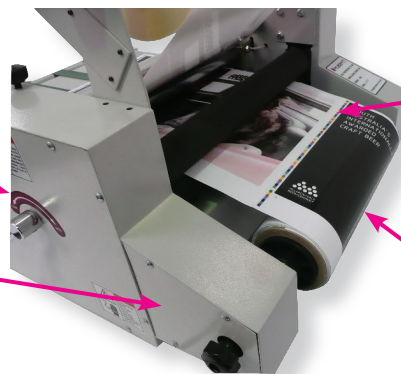

Film perforated for ease of separating laminated sheets

Completed work rewind system for single person operation

Specifications

Max. laminating width	350 mm
Motor control	On/Off Forward/Reverse Off/Remote
Variable temperature	
Machine speed	0 - 5 meters per min
Power requirements	220/240v 10 amps
Weight	58 kgs
Machine dimensions	W 640 mm D 1135 mm H 630 mm

totalimage
SUPPLIES

☎ 1300 768 015

✉ info@totalimagesupplies.com.au

📍 Unit 3, 168-170 Christmas Street, Fairfield VIC 3078

👉 shop.totalimagesupplies.com.au