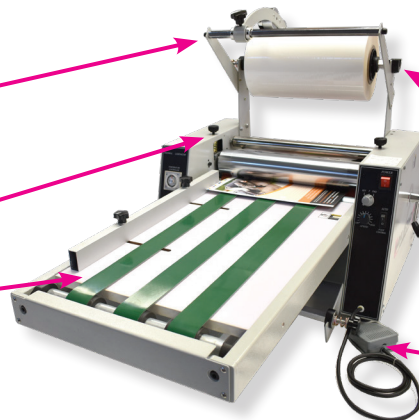

MINIBOND 380 Laminator

The MINIBOND 380 celloglazing machine is a proven solution, allowing easy lamination for digitally and offset printed applications up to 350mm wide. This compact machine has a convenient one person operation with an accurate belt fed system and built in rewind. This machine has the flexibility to laminate offset and digital print both single and double sided and makes a perfect addition to any print room.

Ideal for short run laminating, the Minibond 380 will save on time and money and allows in-house quality control.

Other features

- Large diameter chrome hot roller with smooth and efficient heating
- Designed to laminate SRA3 sheets
- Build in rewind unit for single person operation
- Perforation wheel for ease of separating laminated sheets
- Open and close rollers
- Belt feed system for easy overlap and sheet guide
- Single and double sided laminating
- Remote foot control
- Mini commercial features
- Variable temperature control

Film perforation wheel

Variable Temperature Control

Unique belt feed system for easy overlap

Core adapters for various film cores

Bottom additional mandrel for double sided lamination

Film tension control

Power Switch

Motion Control Switch forward, reverse and Pause

Speed control provides variable speed

Extended uprights for larger film capacity

Roller Pressure adjustments

Easy feed sheet guide

Film tension control

Open/close rollers